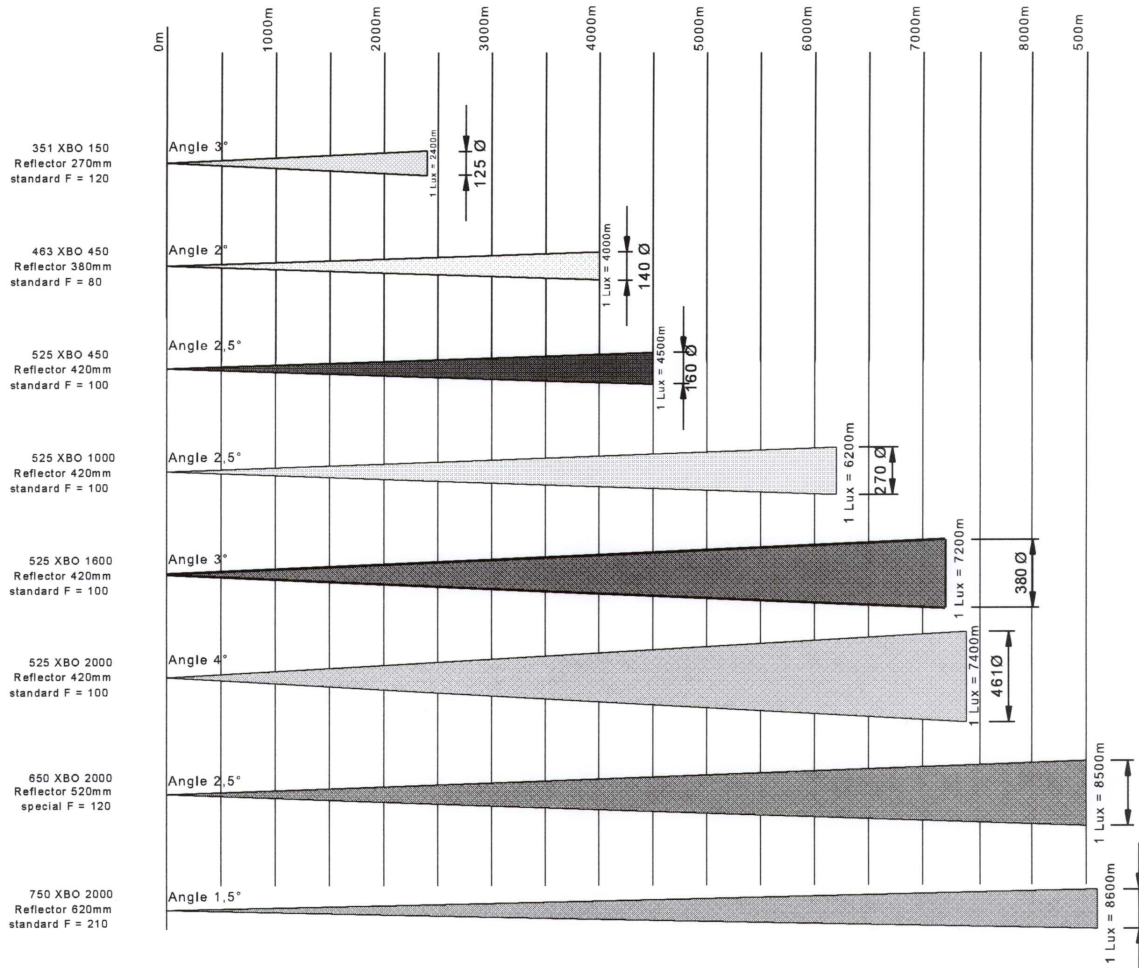

SEEMATZ Searchlight XBO 150W-2000W

Reflector Aluminium

measurements are conform DIN regulation

with focal motor

463 XBO 450 from min 2° to max 7.5° angle
 525 XBO 1000 from min 2.5° to max 10° angle
 525 XBO 1600 from min 3° to max 12° angle
 525 XBO 2000 from min 4° to max 16° angle
 625 XBO 2000 from min 2.5° to max 10° angle
 750 XBO 2000 from min 1.5° to max 8.5° angle

Glas Mirror available on request - Range increase about 30% approx.

SEEMATZ

PESCH Marinescheinwerfer

Ortsring 2

D- 21423 Winsen

Tel.: +49 4171 5684

Fax.: +49 4171 50765