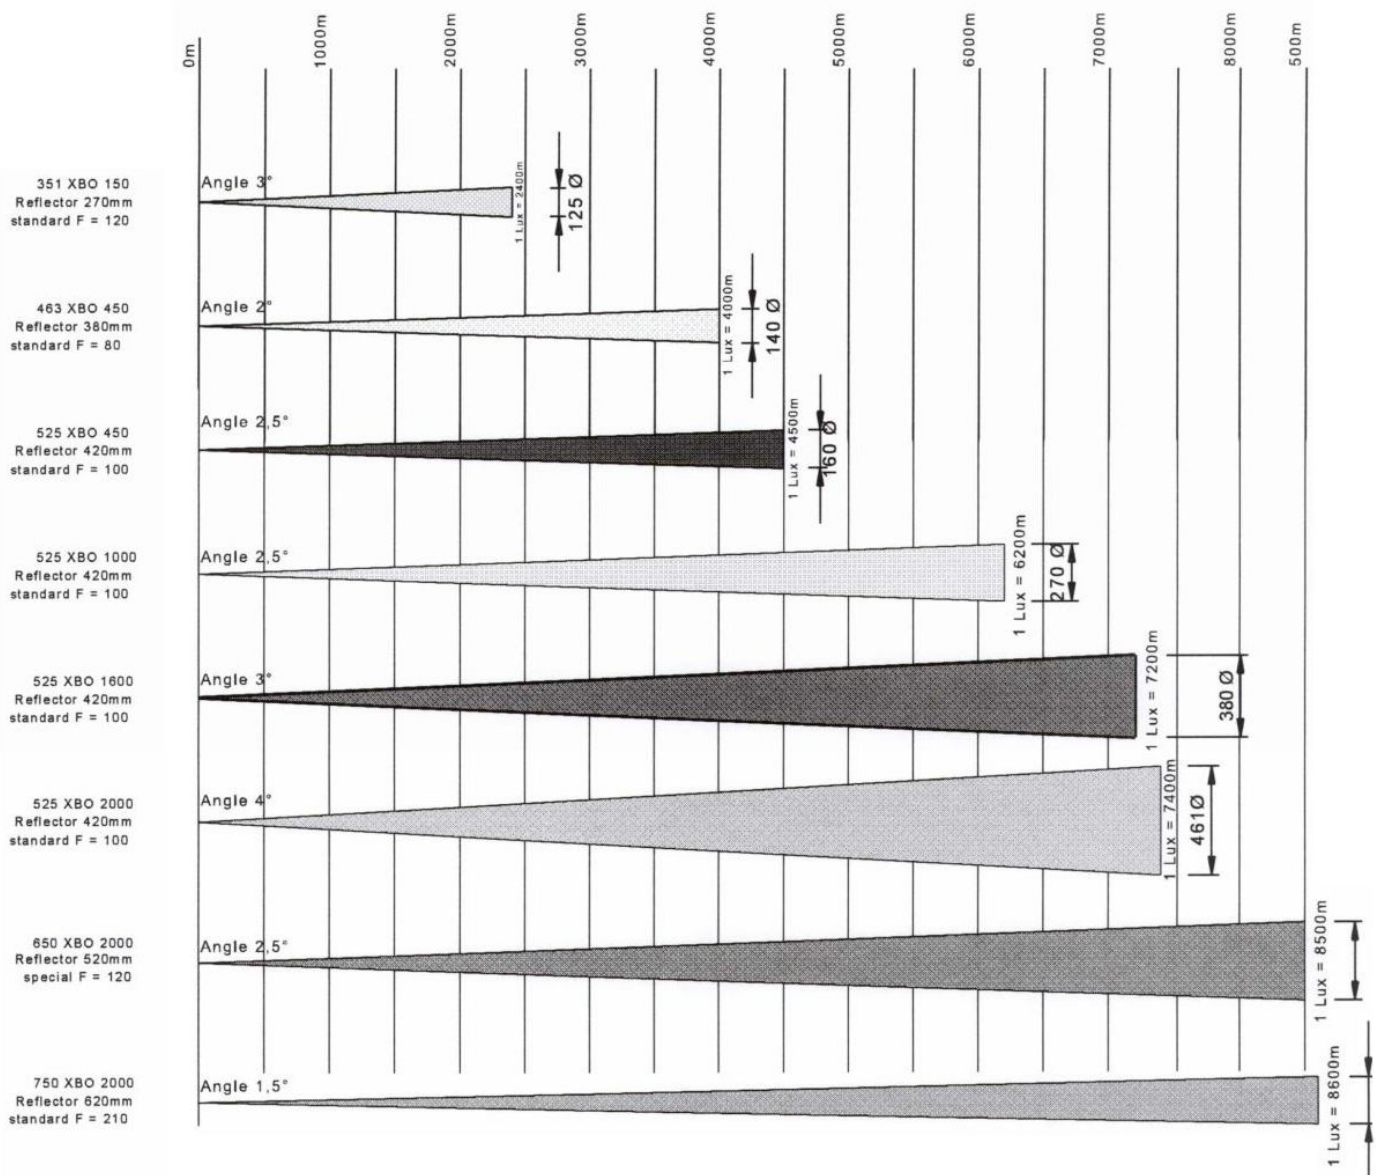

SEEMATZ Searchlight XBO 150W-2000W

Reflector Aluminium

measurements are conform DIN regulation

with focal motor

- 463 XBO 450 from min 2° to max 7,5° angle
- 525 XBO 1000 from min 2,5° to max 10° angle
- 525 XBO 1600 from min 3° to max 12° angle
- 525 XBO 2000 from min 4° to max 16° angle
- 625 XBO 2000 from min 2,5° to max 10° angle
- 750 XBO 2000 from min 1,5° to max 8,5° angle

Glas Mirror available on request - Range increase about 30% approx.